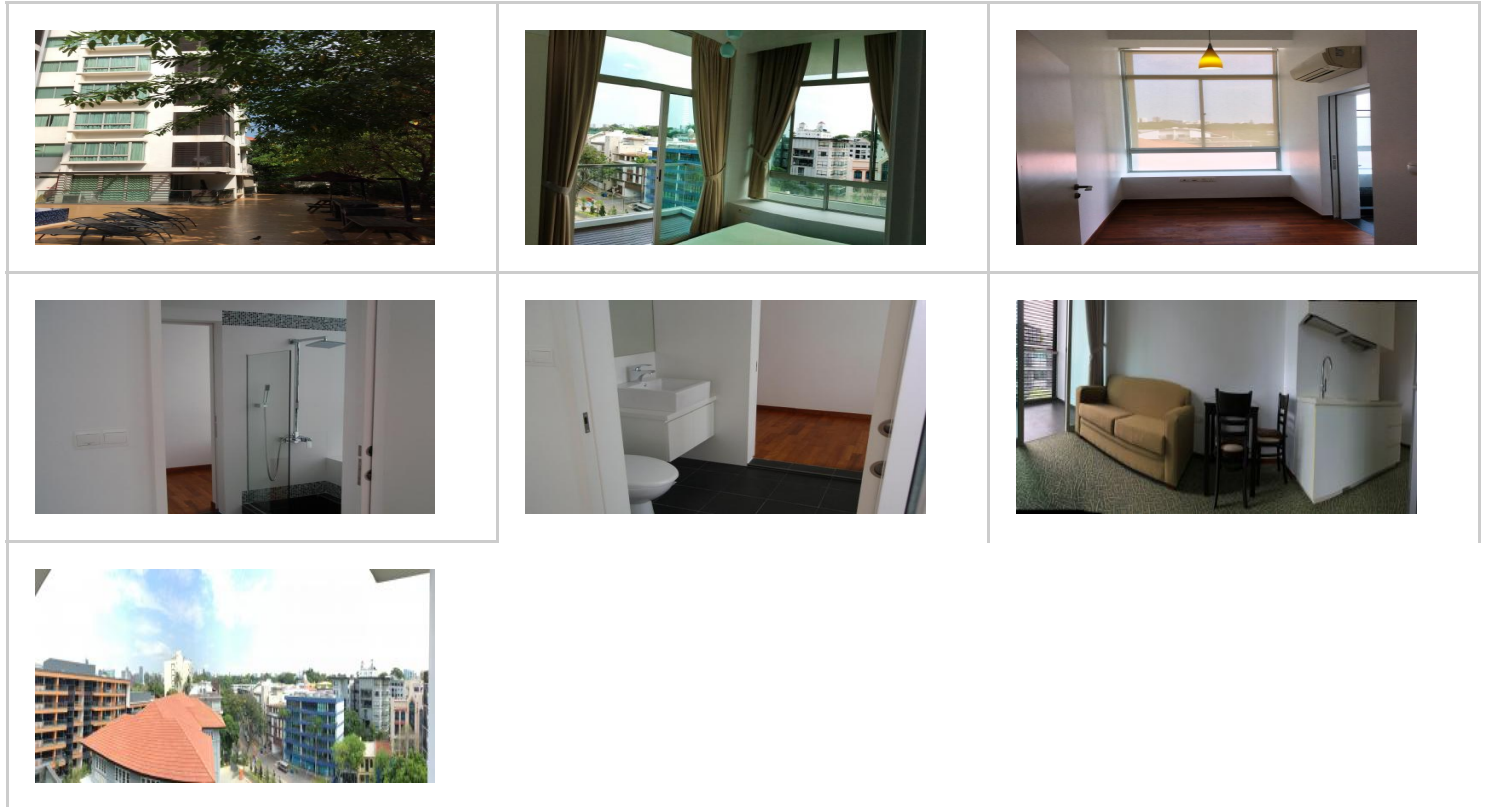

~ eateries, amenities, and shopping centers

~Please contact (Agent) Neil @ 96910196 for appointment to view.

~Co-broke welcome.

~See my other listings in <http://www.propertyneil.com>

Bedrooms	2
Bathrooms	1
Floor Size	667.00 sqft
PSF	5
Property Type	Apartment / Condo

## Photos